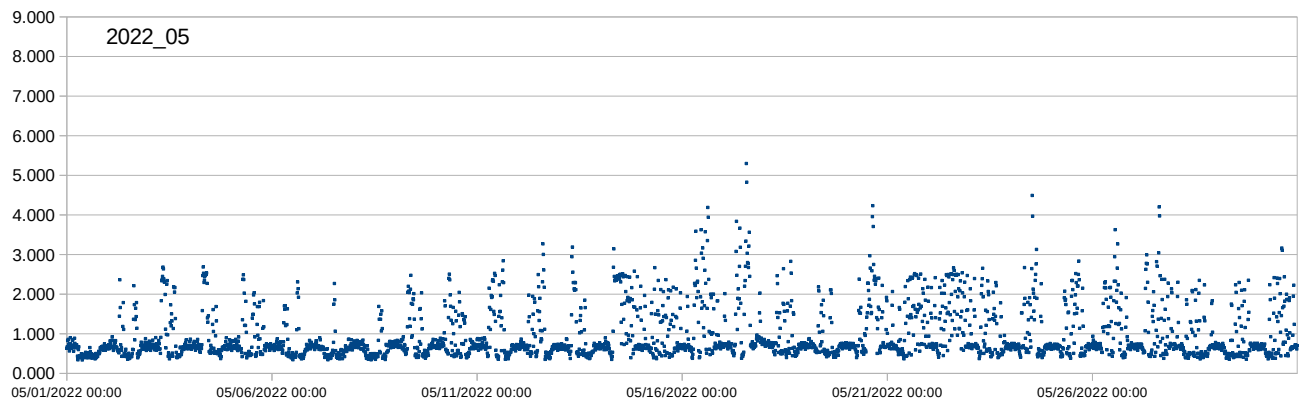

30 minute peak demands

30 minute peak demands

30 minute peak demands